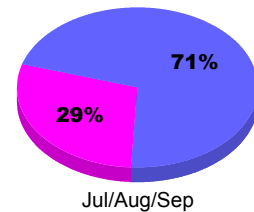

**Membership Results
2012-2013**

**Membership
2011-2012**

Month	Net Memb Goal	Actual New Memb	Actual Dropped Memb	Gain/Loss of Memb	Gain/Loss of Memb
Jul/Aug/Sep	0	10	-20	-10	-13
Totals	0	10	-20	-10	-13

Membership Results 2012-2013

Goal, New, Dropped, Gain/Loss

Comparison of Membership Gain/Loss

Current Year Compared to the Previous Year

Gender Comparison 2012-2013

Male Female