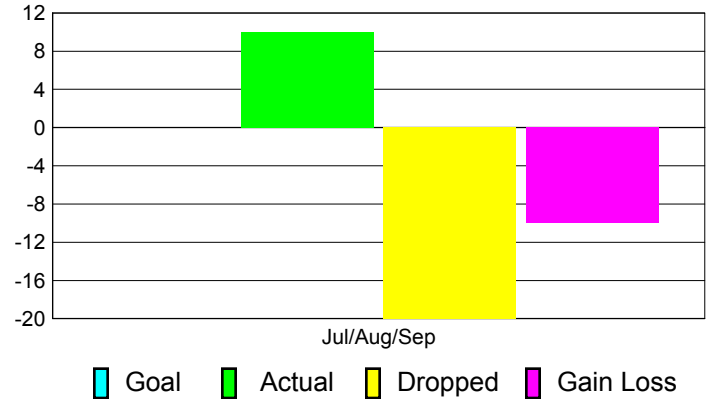

Membership Results 2012-2013

Goal, New, Dropped, Gain/Loss