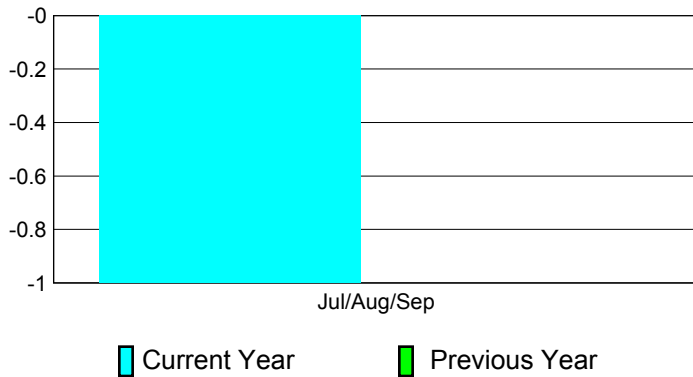

Club Results 2012-2013

Goal, New, Dropped, Gain/Loss

Comparison of Club Gain/Loss

Current Year Compared to the Previous Year

YTD Status Quo Clubs 2012-2013

Status Quo Clubs Compared to Status Quo Members

MEMBERSHIP